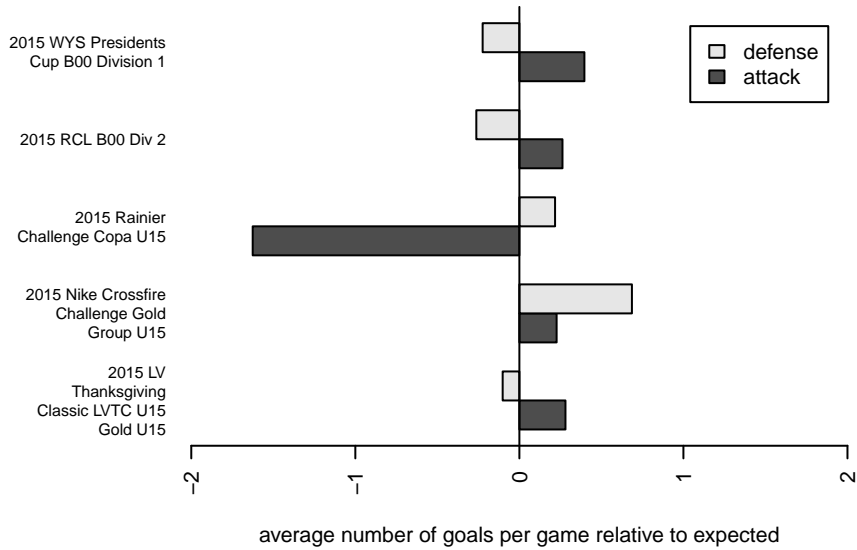

Performance relative to 13 month average