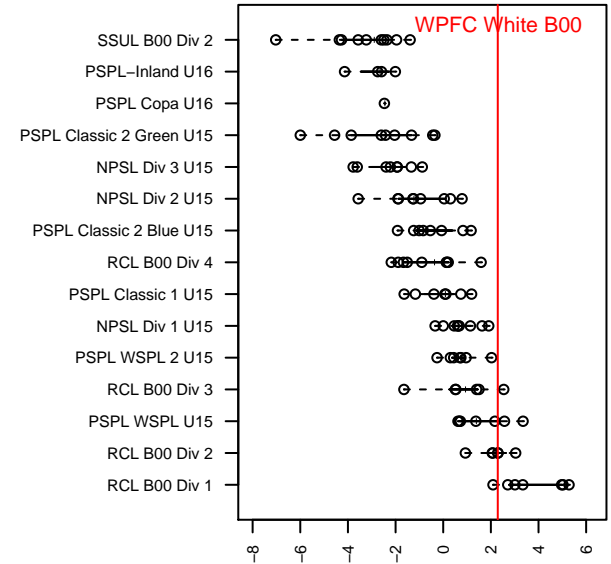

**attack and defense rating
relative to others at age
and all opponents in last 13 months**