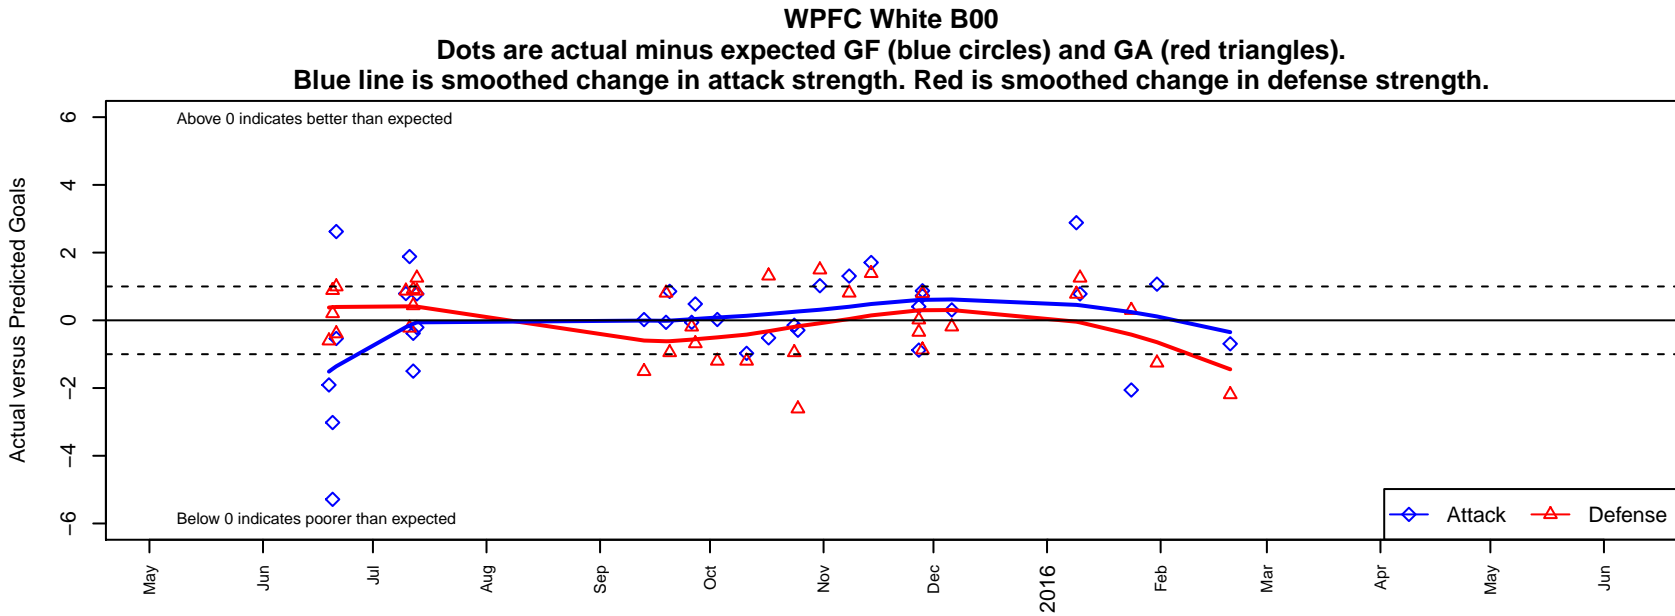

**attack and defense variance (black dot)
relative to other teams
and top 10 in region**

**attack and defense rating
relative to others at age
and all opponents in last 13 months**

WPFC White B00

Washington Premier FC
Tacoma, WA
B00 total strength=1478
attack=12.14 defense=9.08
fall league = RCL B00 Div 2

alt names used:
WASHINGTON PREMIER FC 1 B00 WHITE (V
WASHINGTON PREMIER FC B00 WHITE (WA
WPFC B00 White
WPFC B00 White (B)
WPFC B00 White (B)

Venues played:
2015 Rainier Challenge Copa U15
2015 Nike Crossfire Challenge Gold Group U15
2015 RCL B00 Div 2
2015 LV Thanksgiving Classic LVTC U15 Gold
2015 WYS Presidents Cup B00 Division 1